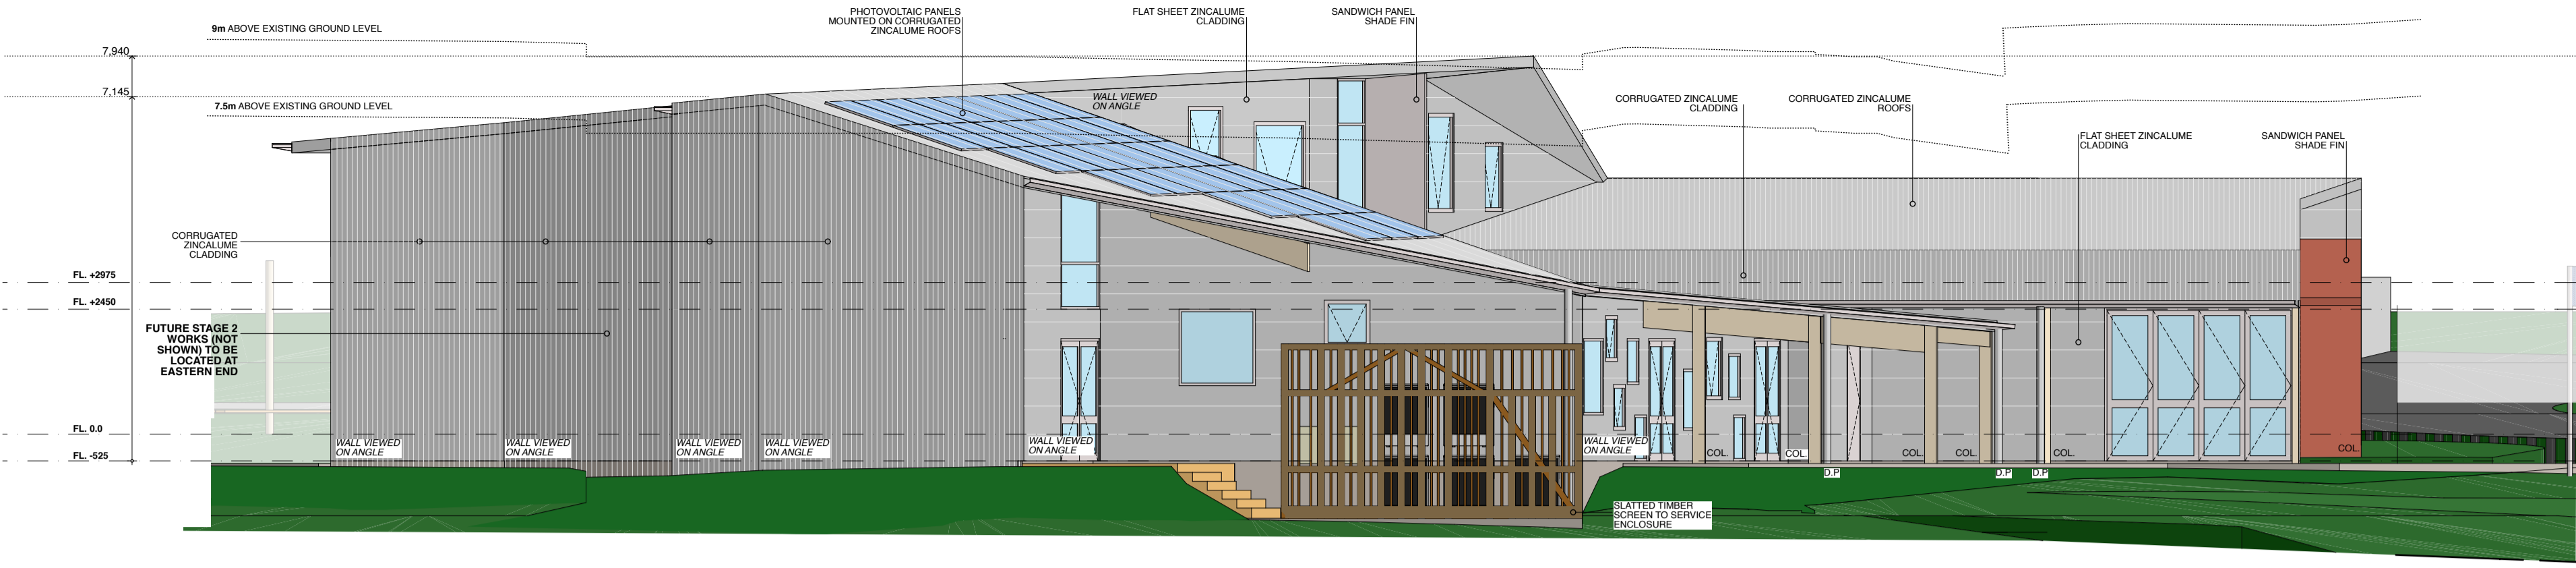

KEY PLAN

EAST ELEVATION