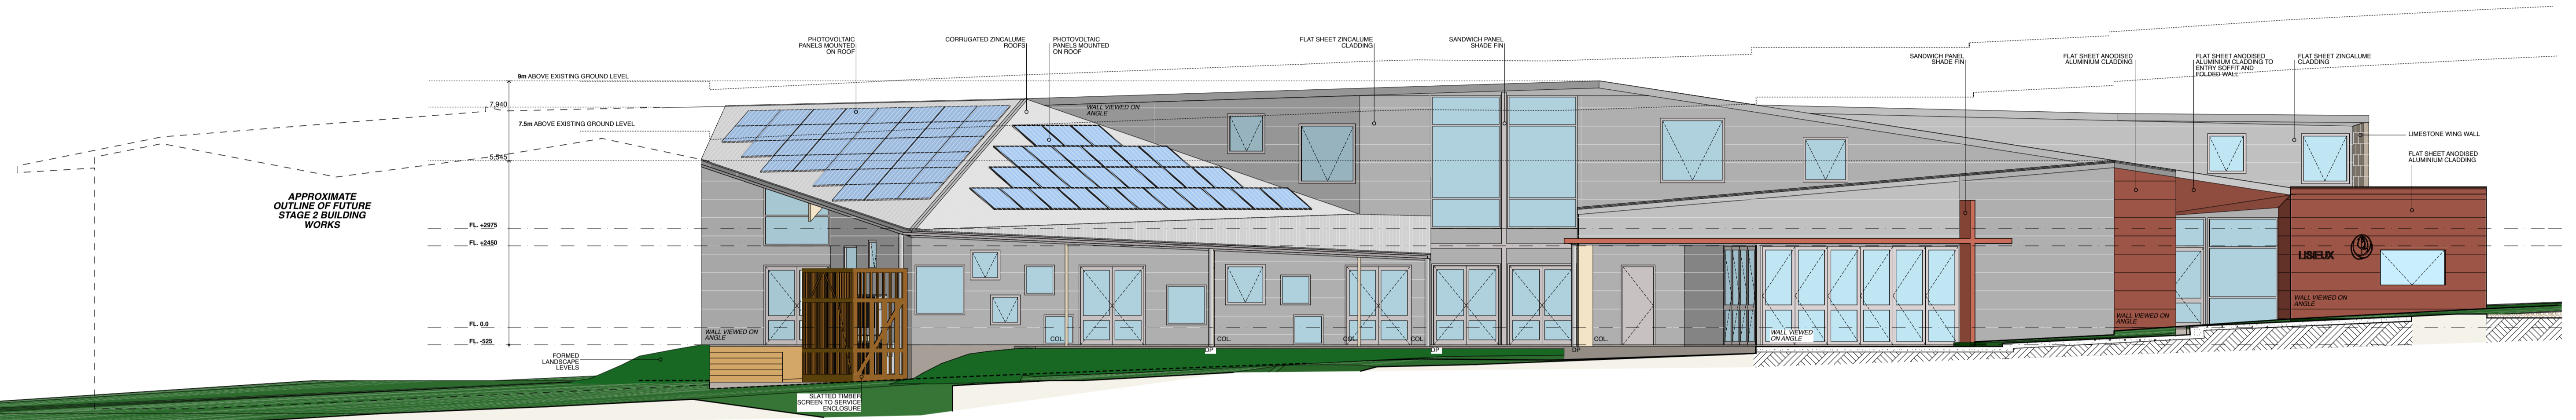

NORTH ELEVATION