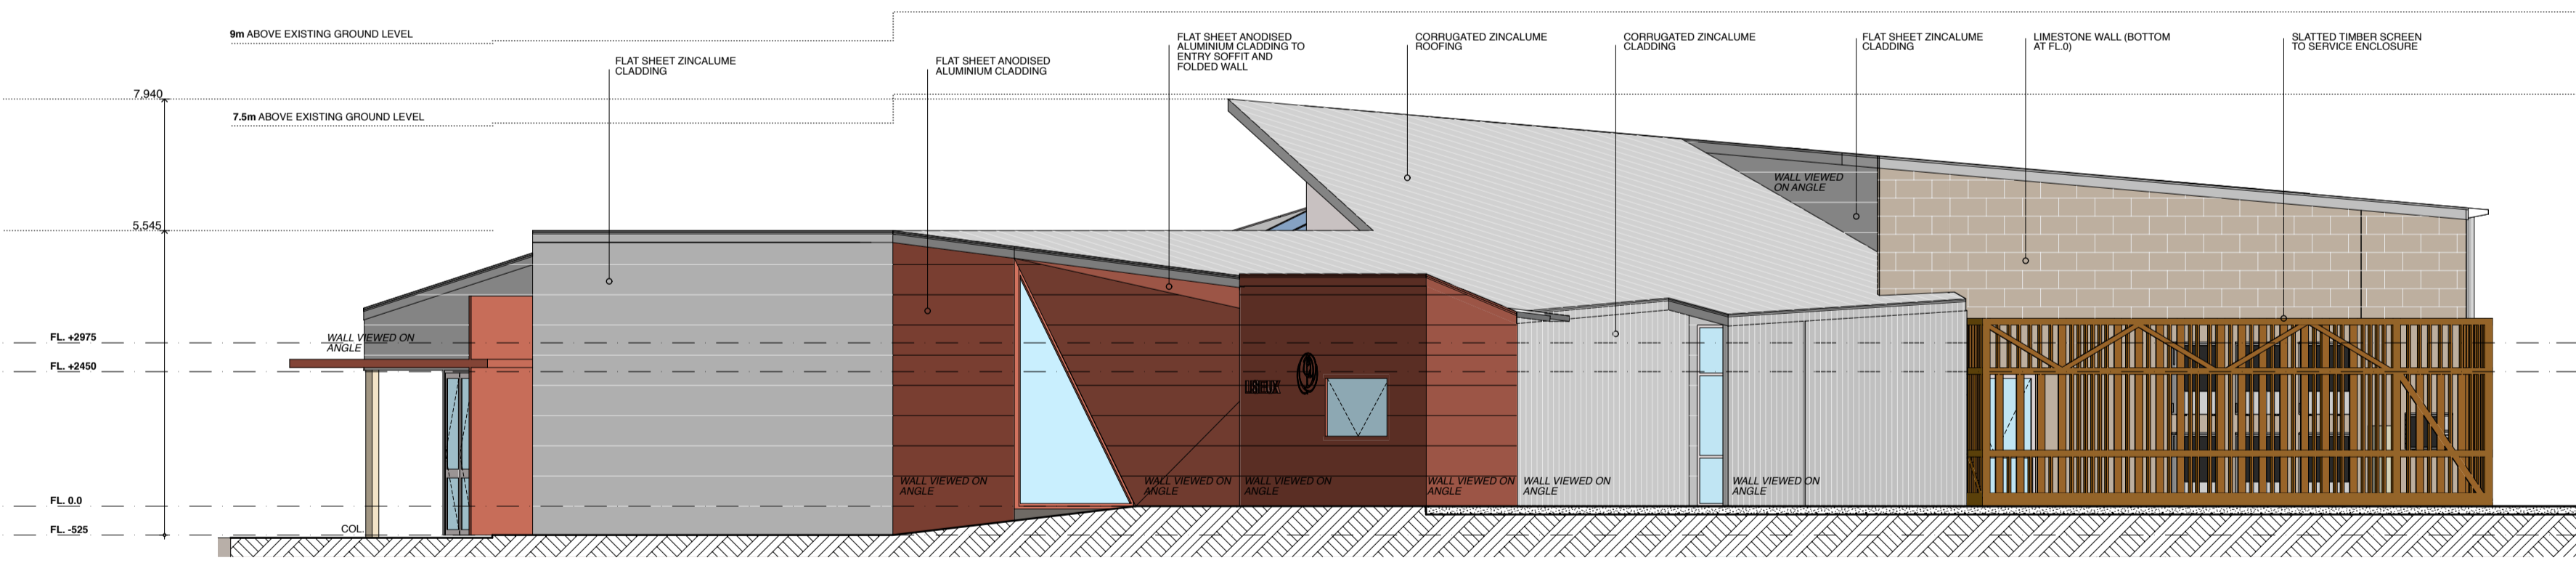

WEST ELEVATION