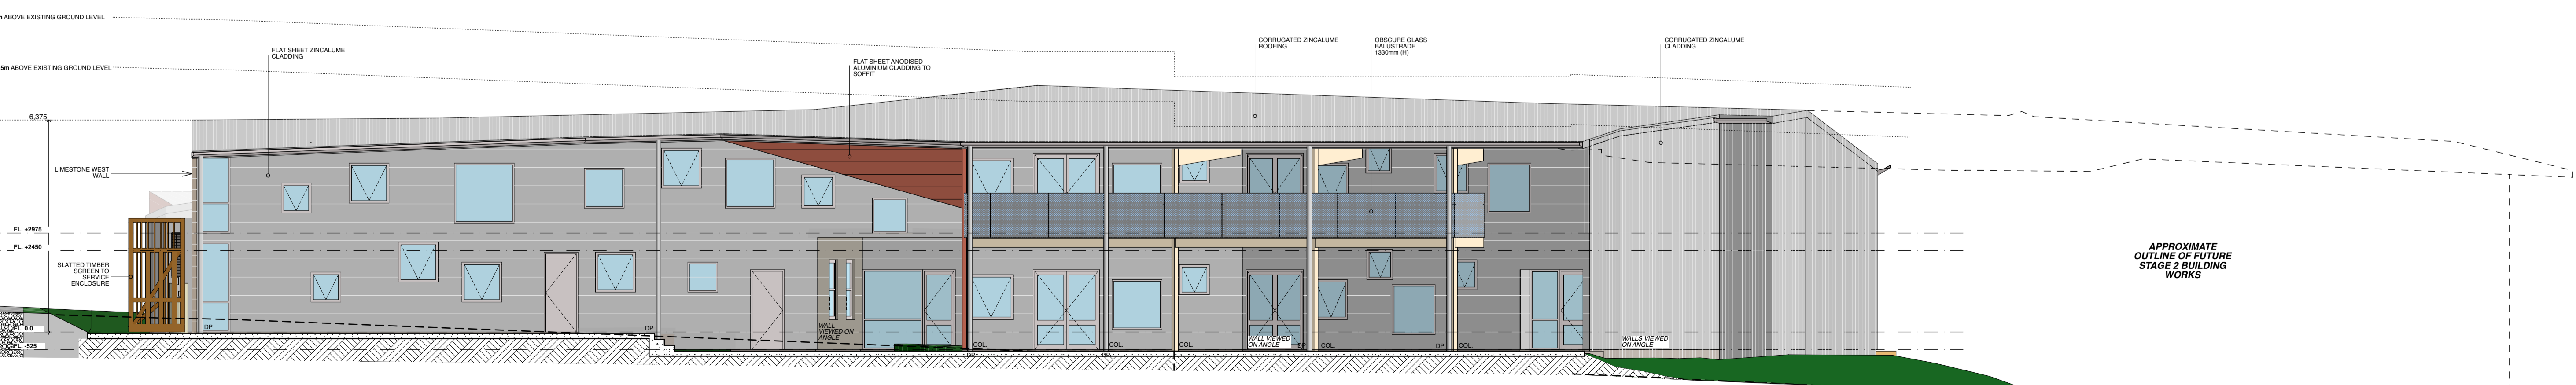

SOUTH ELEVATION

01 PRELIMINARY FOR 01/17/16 PGC 01/12/2016

REV.	DESCRIPTION	DATE
01	PRELIMINARY FOR 01/17/16 PGC	01/12/2016

PROJECT:
LISIEUX CATHOLIC PRIMARY SCHOOL - TORQUAY

PROJECT:
90 SOUTH BEACH ROAD
TORQUAY NORTH

DRAWING TITLE:
ELEVATIONS

DRAWING NO.:
16711 A06

REVISION:
01

SCALE:
1:100 @ A1

STATUS:
PRELIMINARY
NOT TO BE USED FOR CONSTRUCTION

DATE: 18/11/2016 DRAWN BY: CHECKED BY: